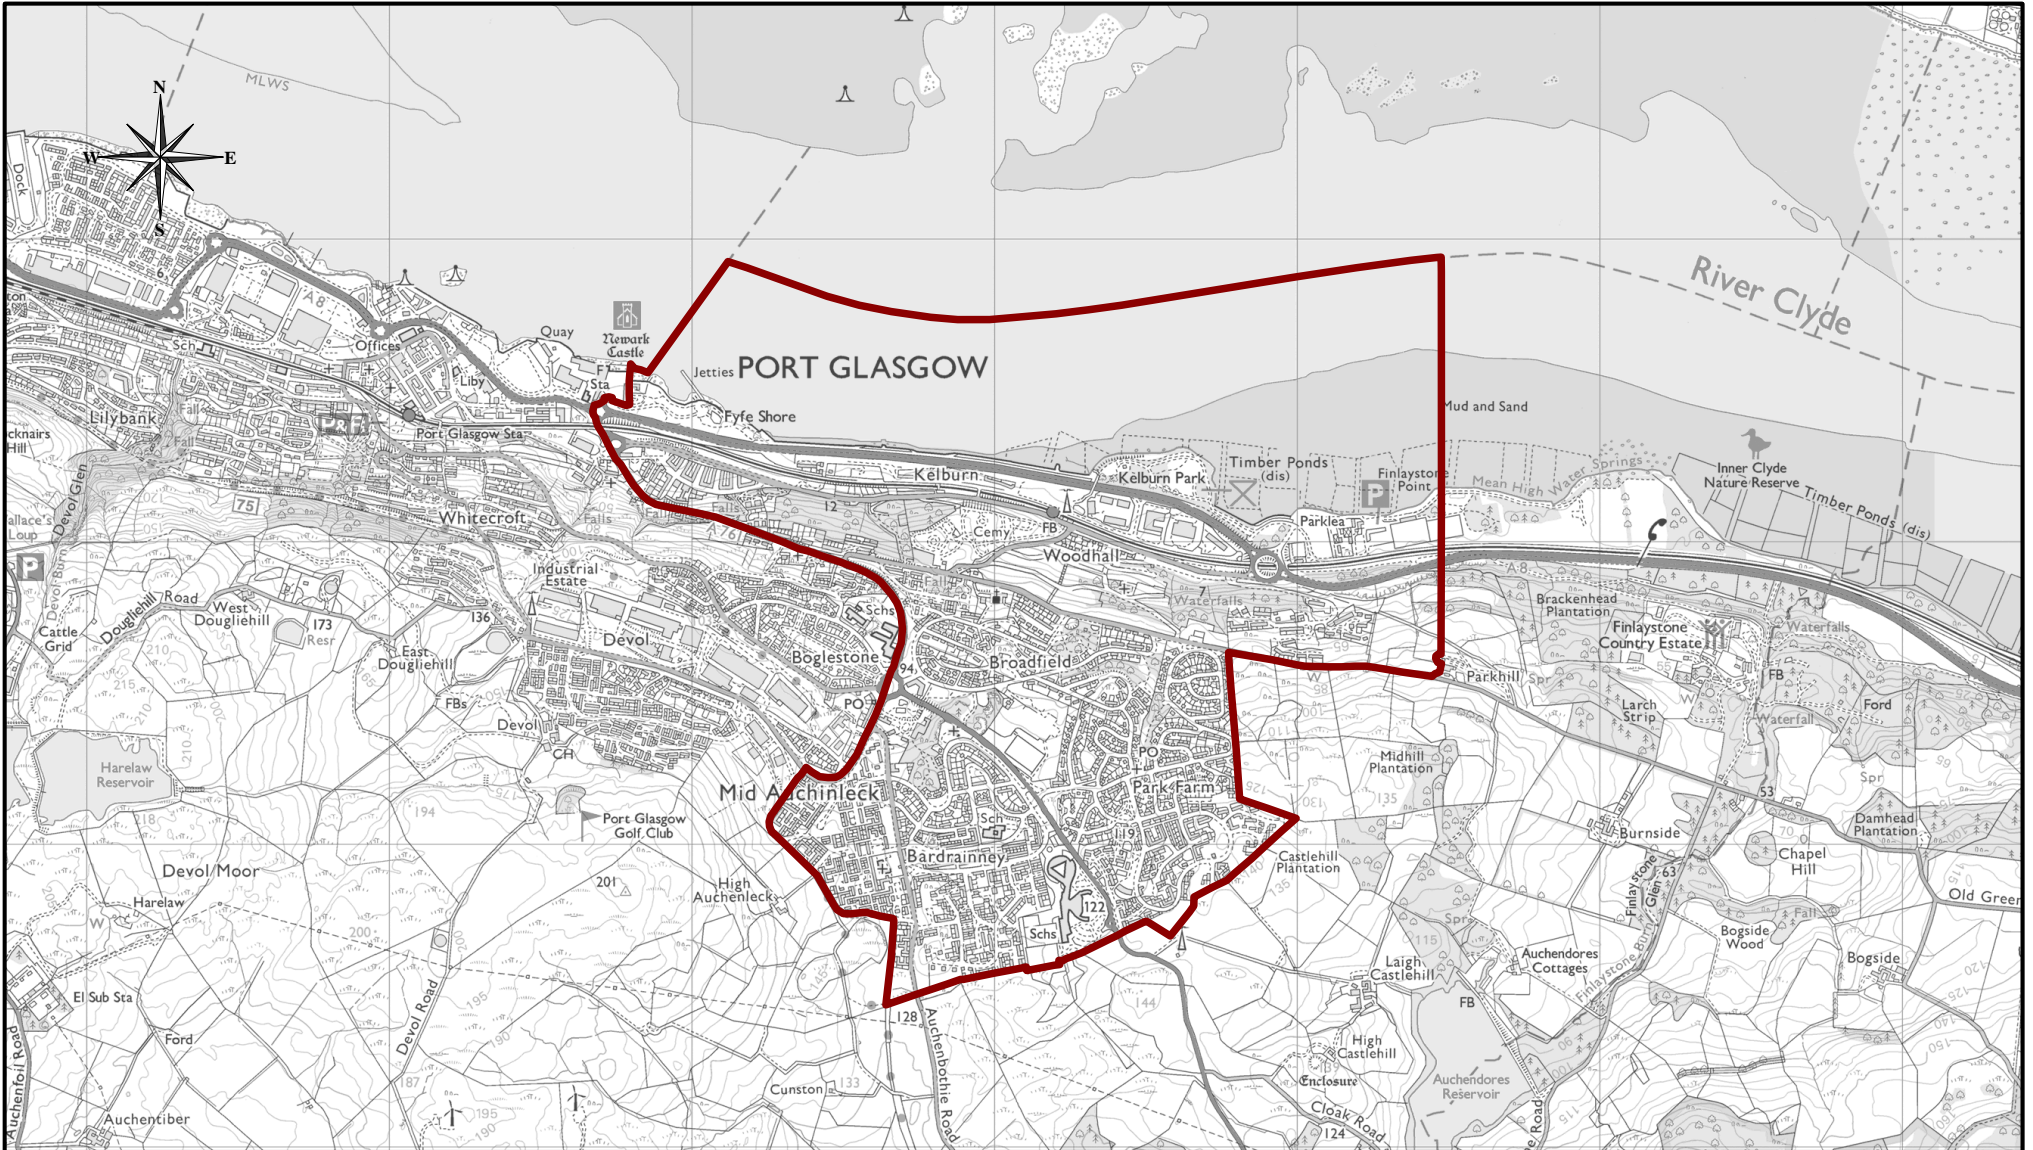

Port Glasgow East Community Council (2023)

Inverclyde
council

Culture, Communities, and Educational Resources
Municipal Buildings
Clyde Square
GREENOCK
PA15 1LY

Tel: 01475 717171
community.safety@inverclyde.gov.uk

Scale: 1:24999

Date: 10/10/2023

Ordnance Survey