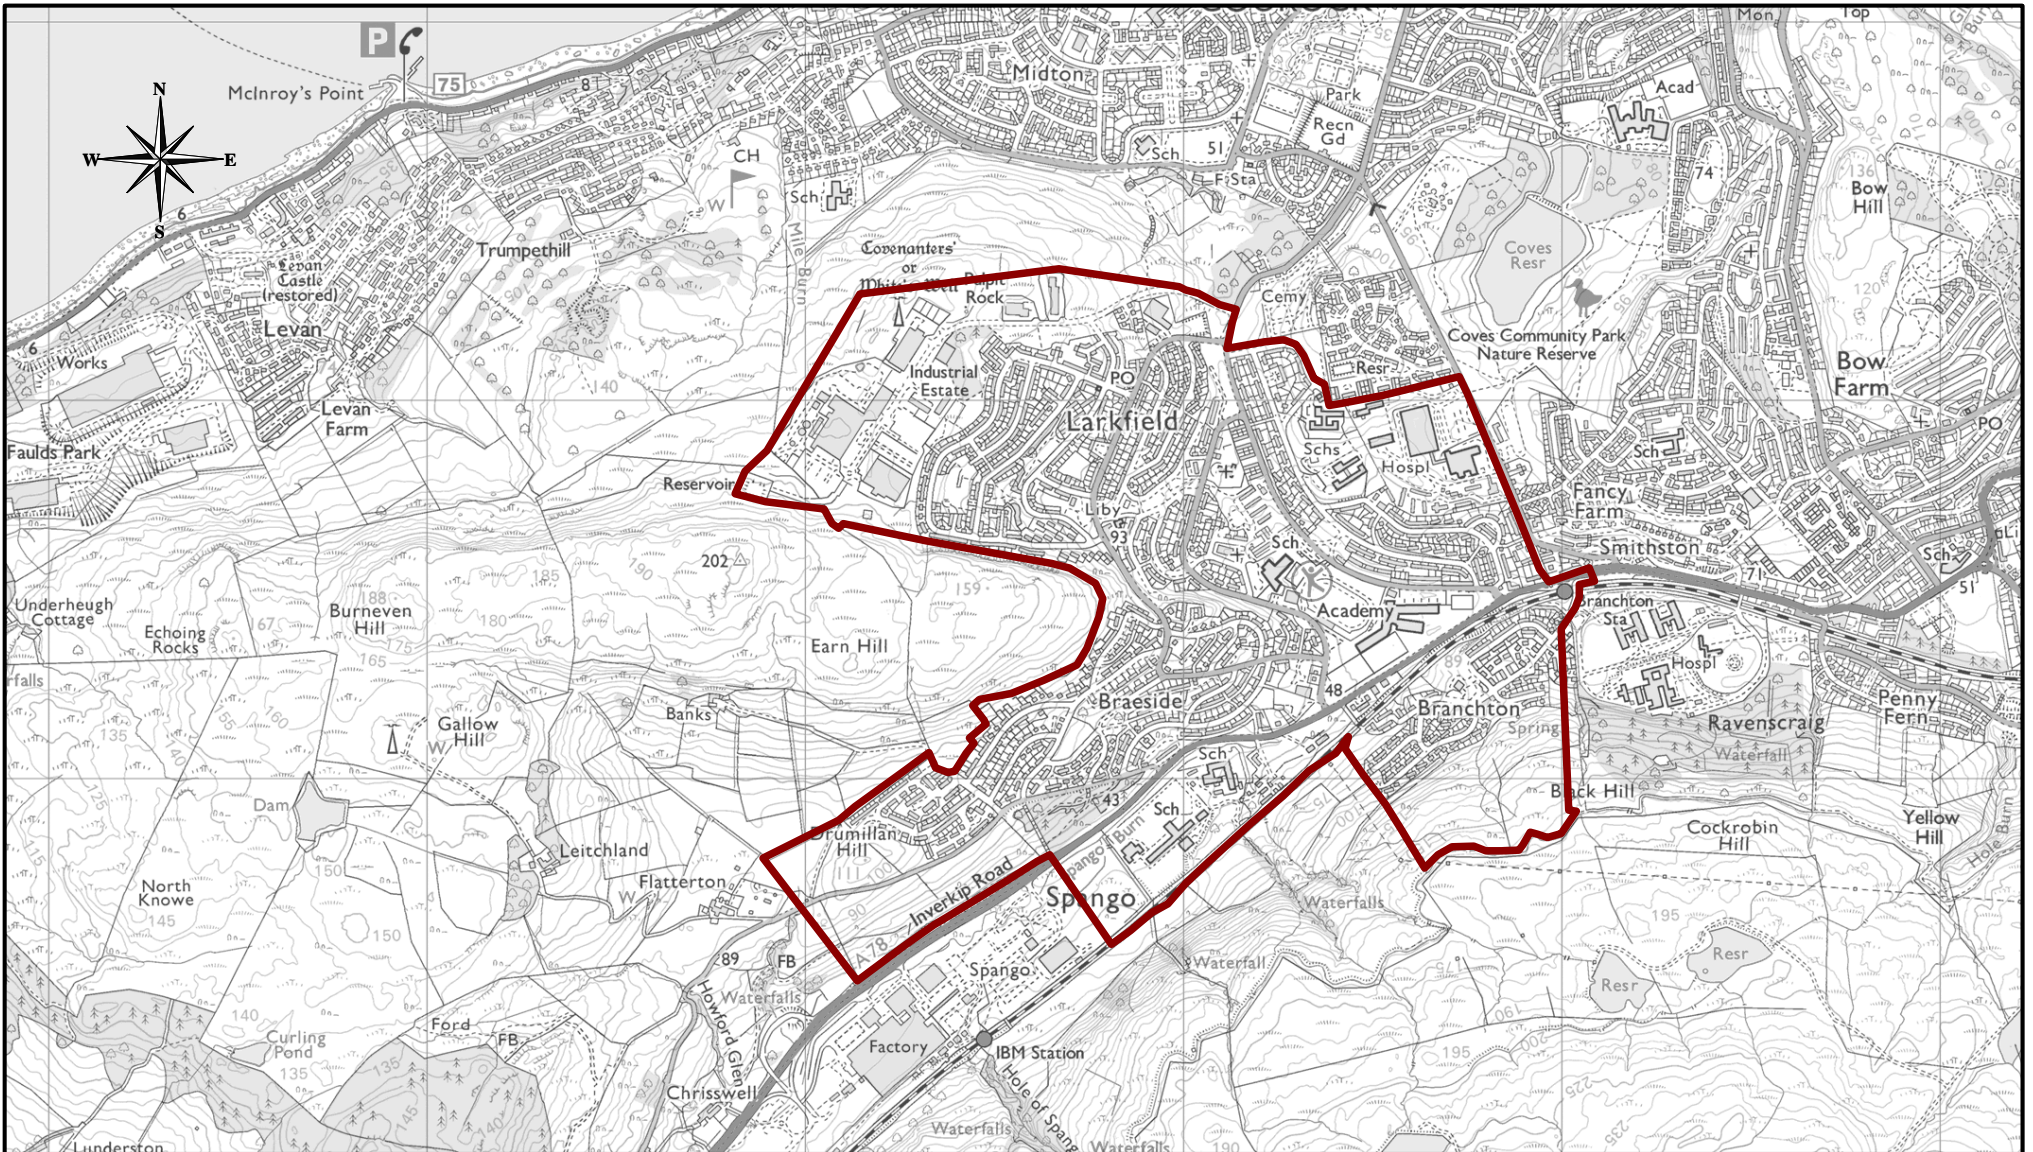

Larkfield, Braeside, and Branchton Community Council (2023)

Inverclyde
council

Culture, Communities, and Educational Resources
Municipal Buildings
Clyde Square
GREENOCK
PA15 1LY

Tel: 01475 717171
community.safety@inverclyde.gov.uk

Scale: 1:20000

Date: 10/10/2023

Ordnance Survey