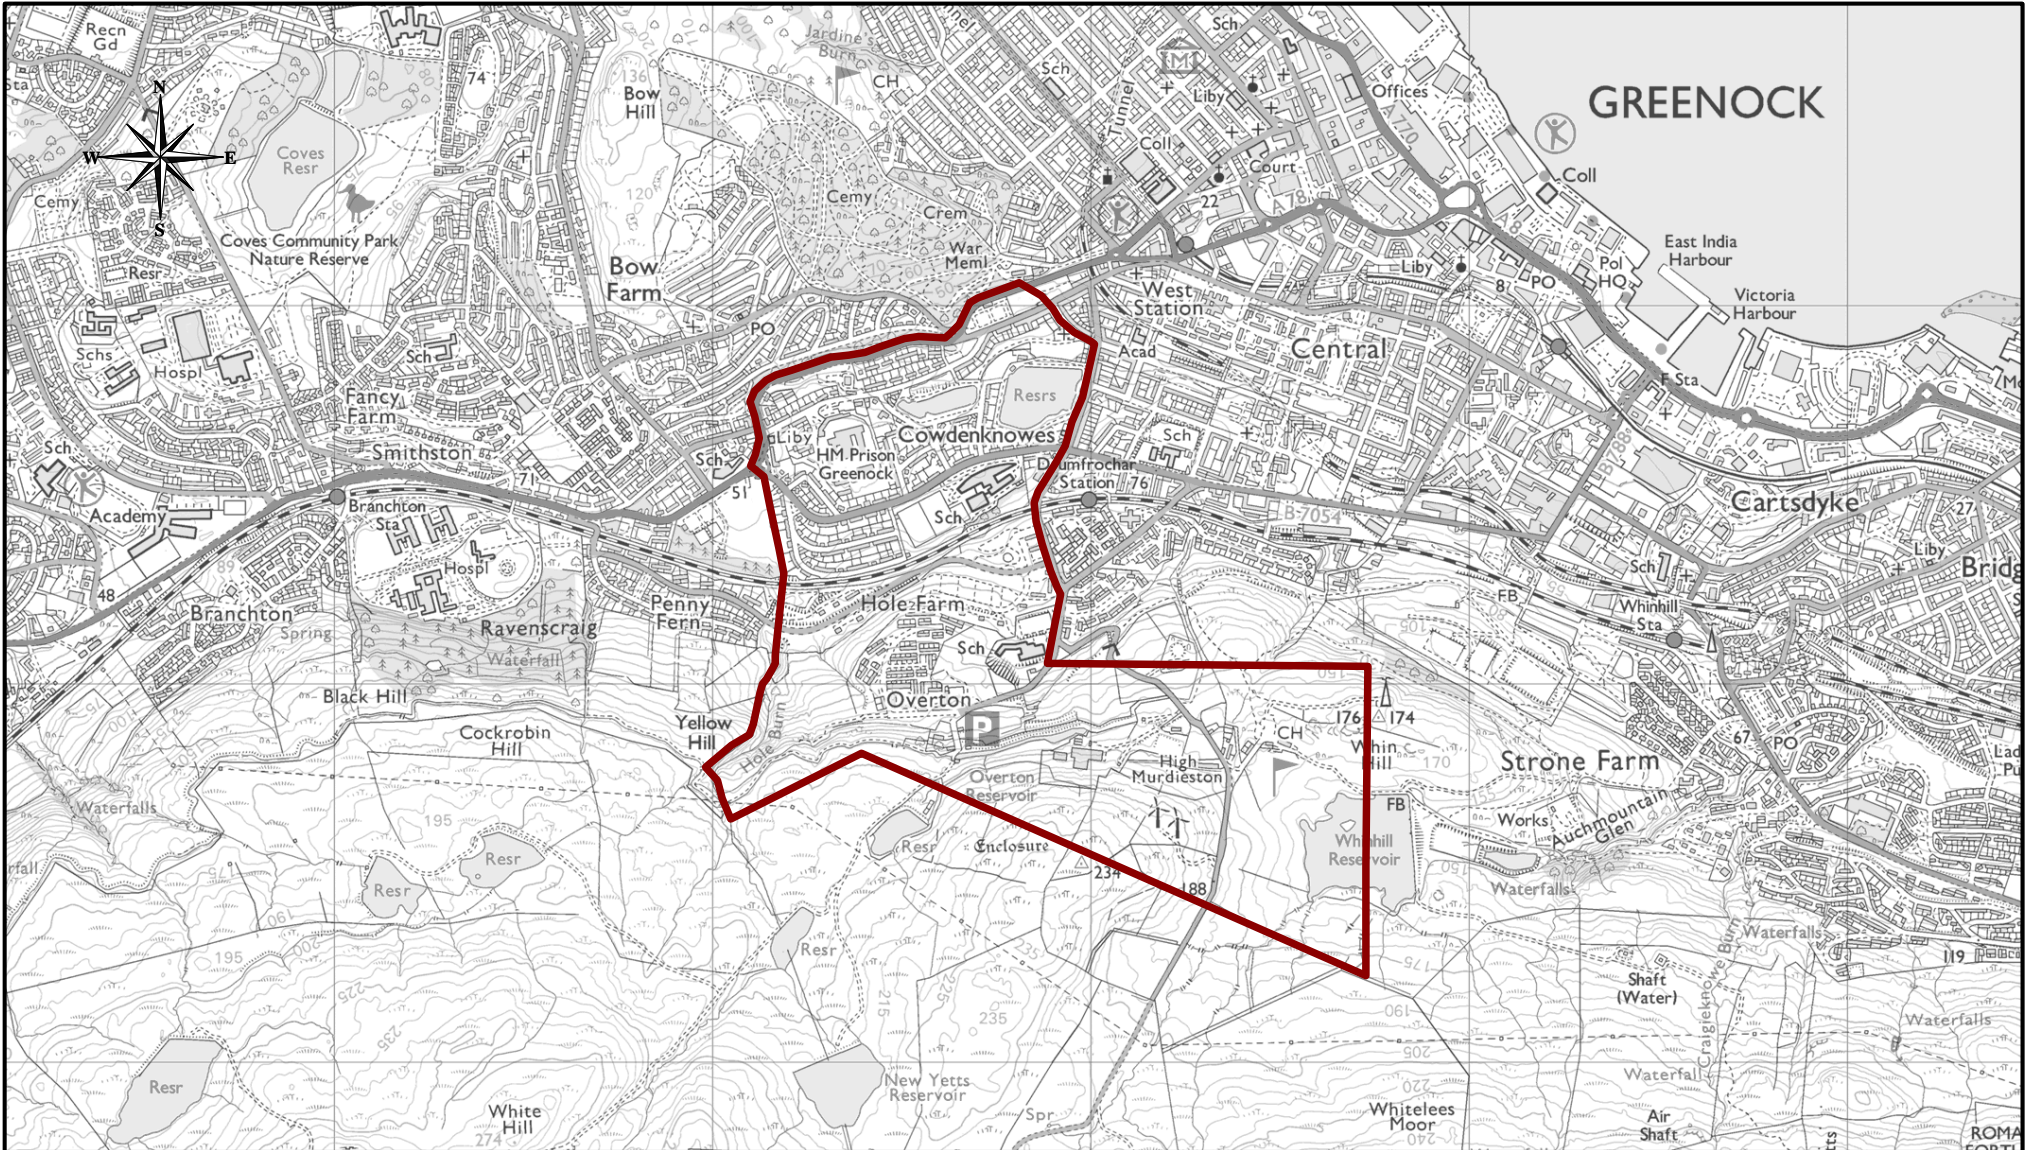

Holefarm and Cowdenknowes Community Council (2023)

Inverclyde
council

Culture, Communities, and Educational Resources
Municipal Buildings
Clyde Square
GREENOCK
PA15 1LY

Tel: 01475 717171
community.safety@inverclyde.gov.uk

Scale: 1:20000

Date: 10/10/2023

Ordnance Survey