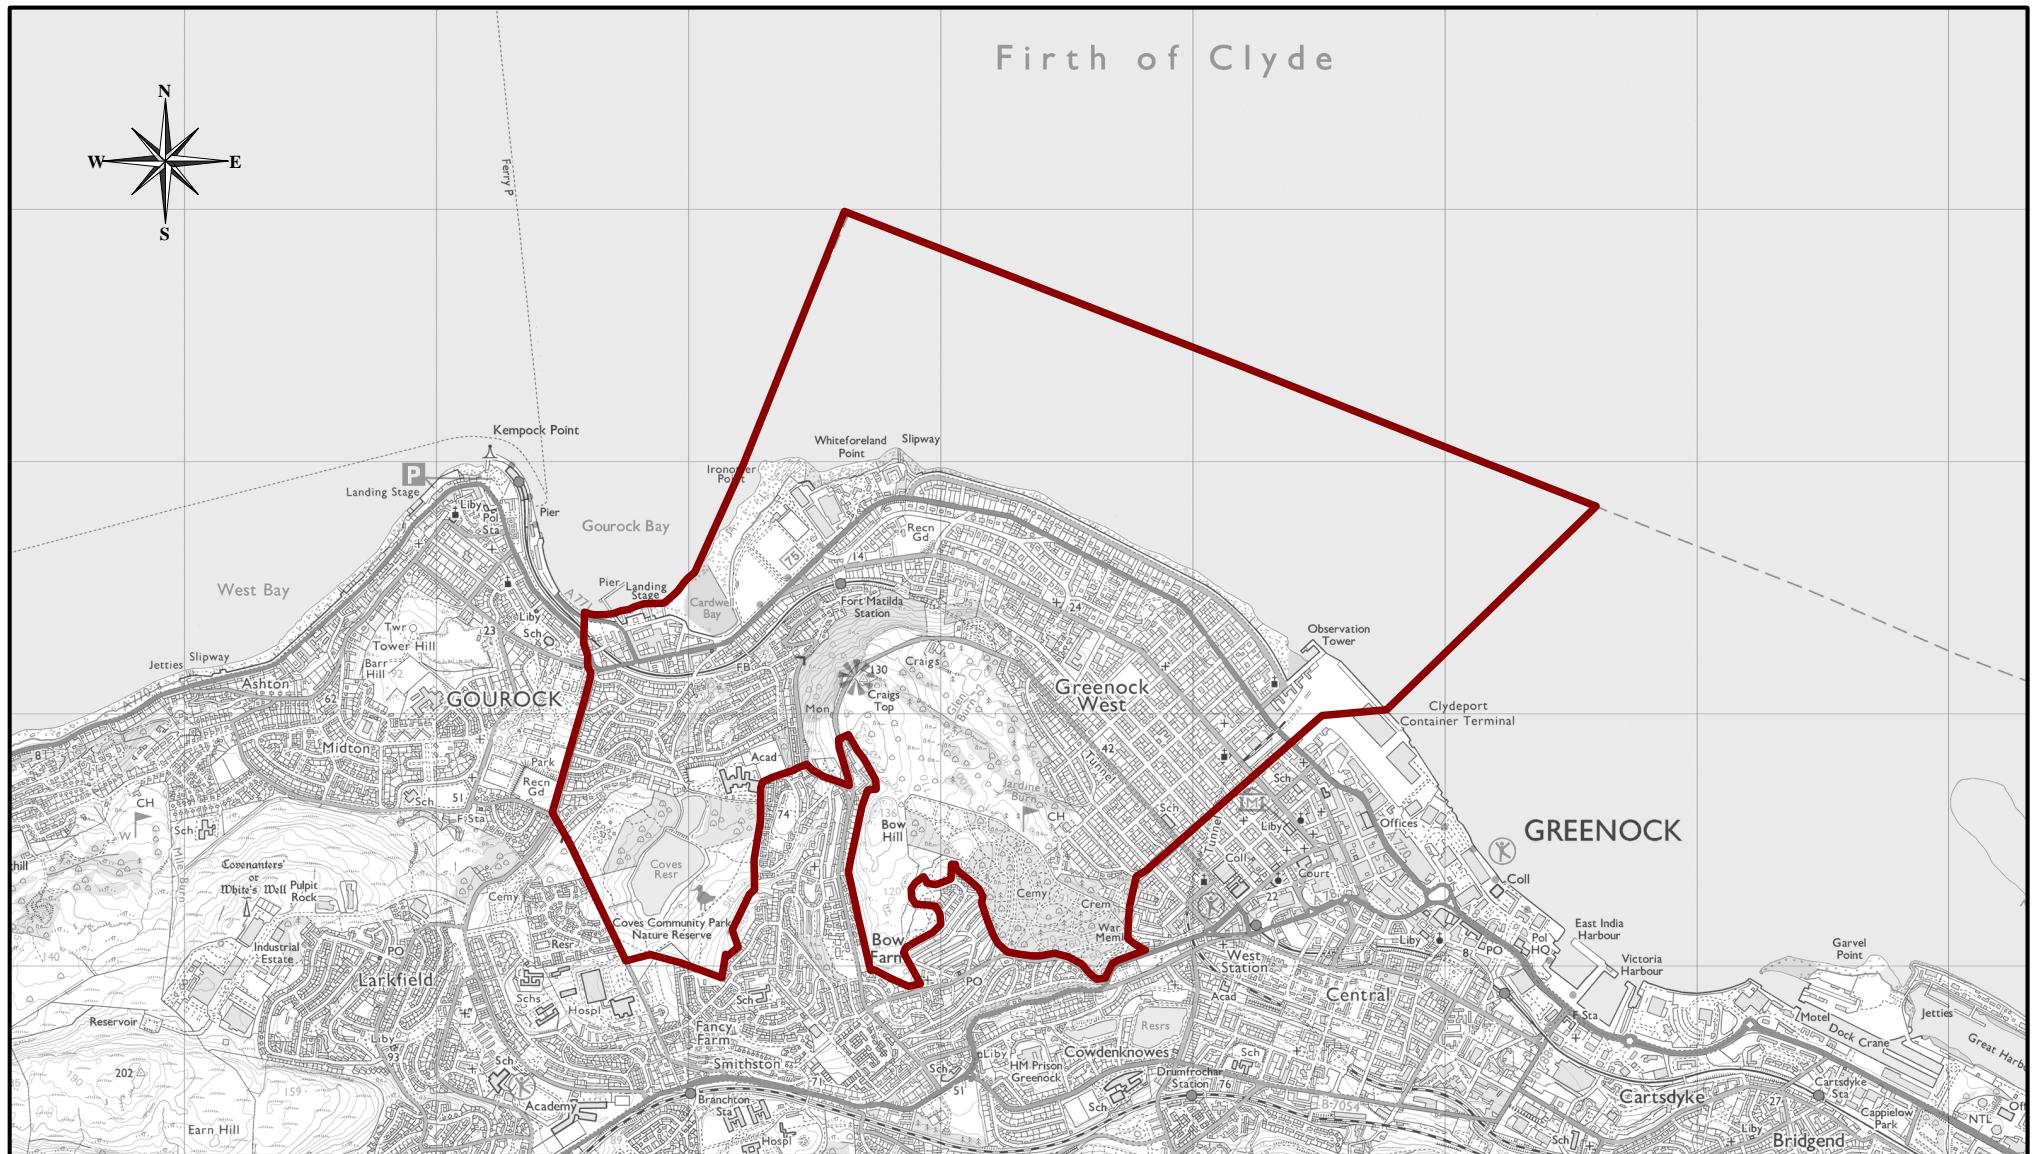

Greenock West and Cardwell Bay Community Council (2023)

Inverclyde
council

Culture, Communities, and Educational Resources
Municipal Buildings
Clyde Square
GREENOCK
PA15 1LY

Tel: 01475 717171
community.safety@inverclyde.gov.uk

Scale: 1:30000

Date: 10/10/2023

Ordnance Survey