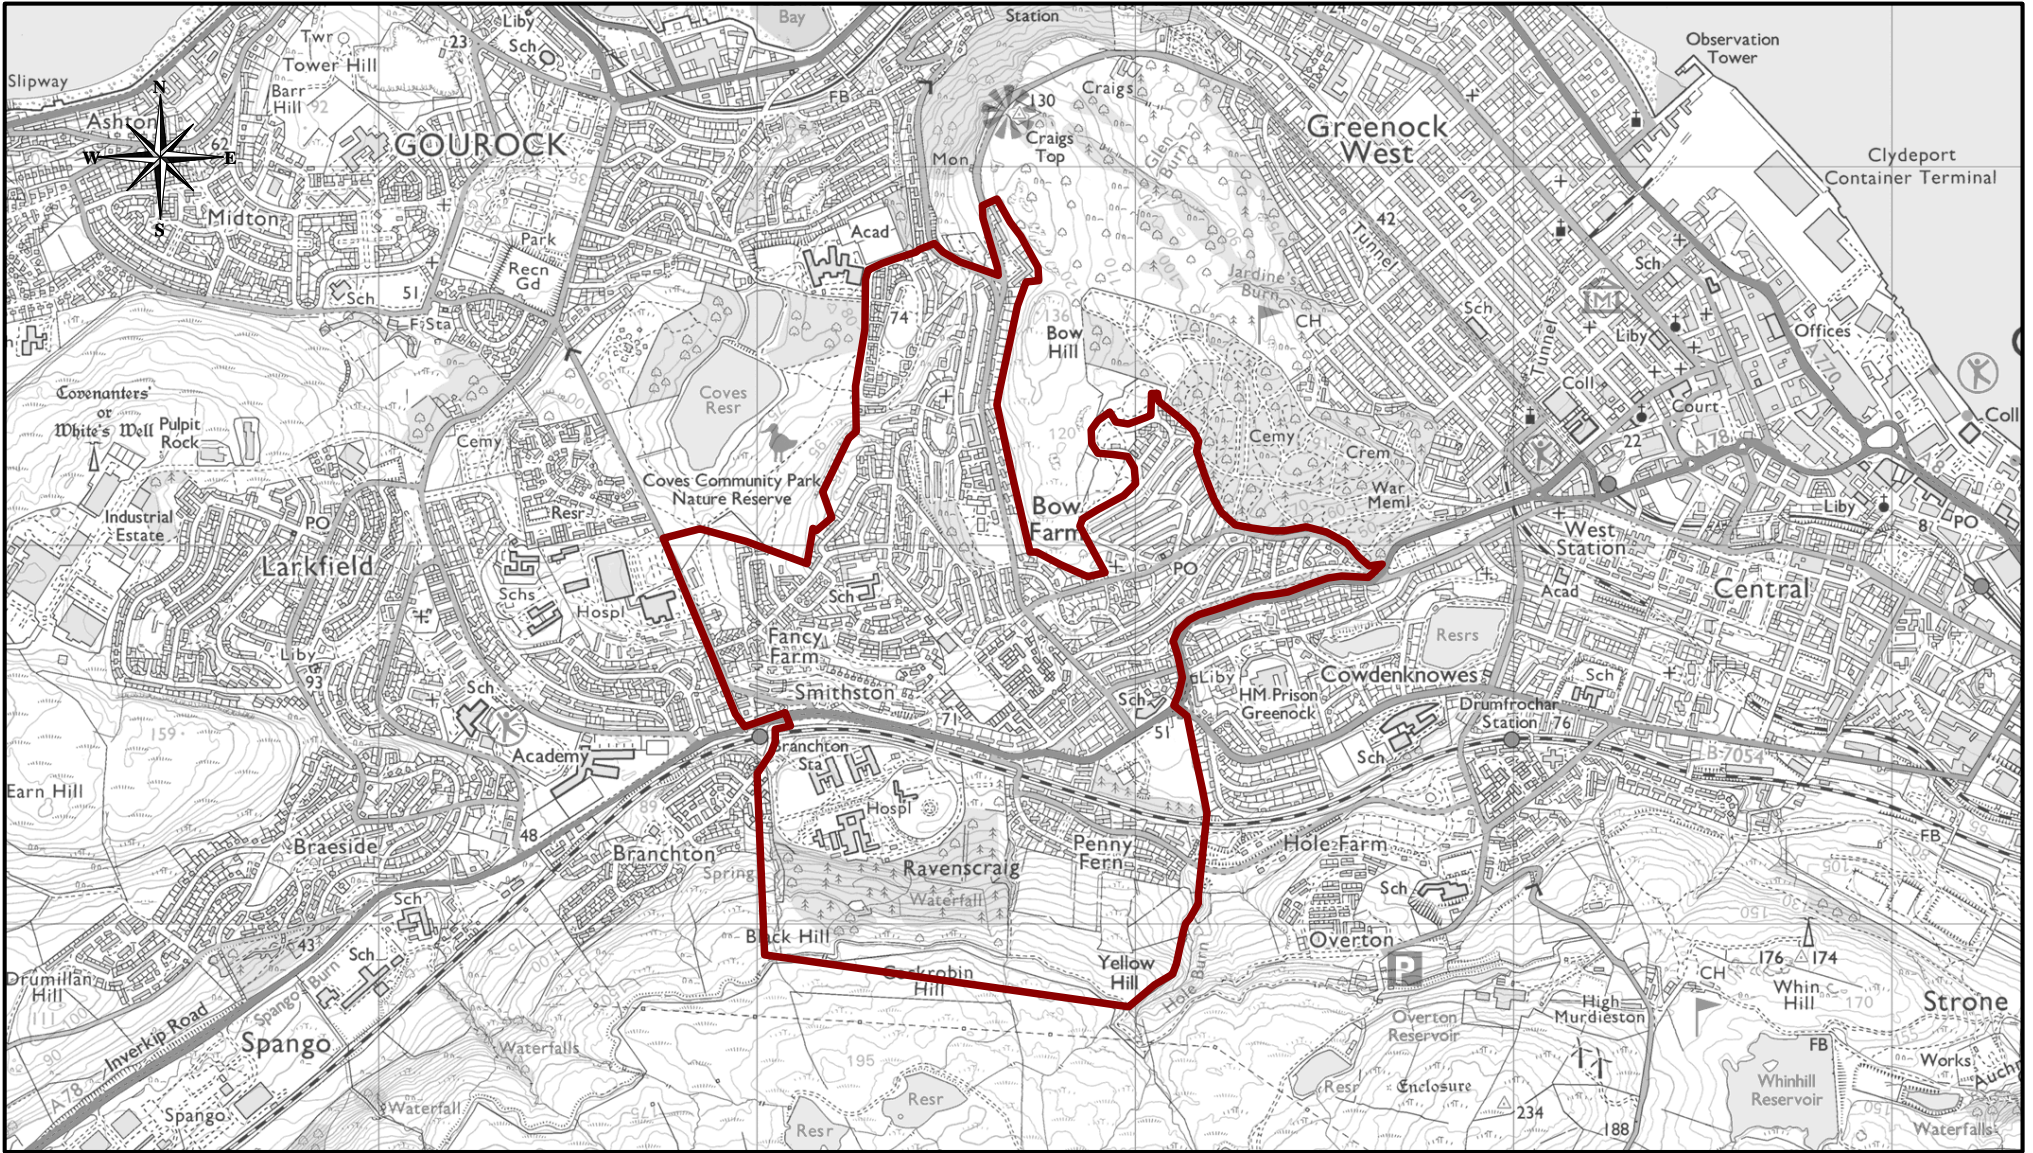

Greenock South West Community Council (2023)

Inverclyde
council

Culture, Communities, and Educational Resources
Municipal Buildings
Clyde Square
GREENOCK
PA15 1LY

Tel: 01475 717171
community.safety@inverclyde.gov.uk

Scale: 1:20000

Ordnance Survey

Date: 10/10/2023