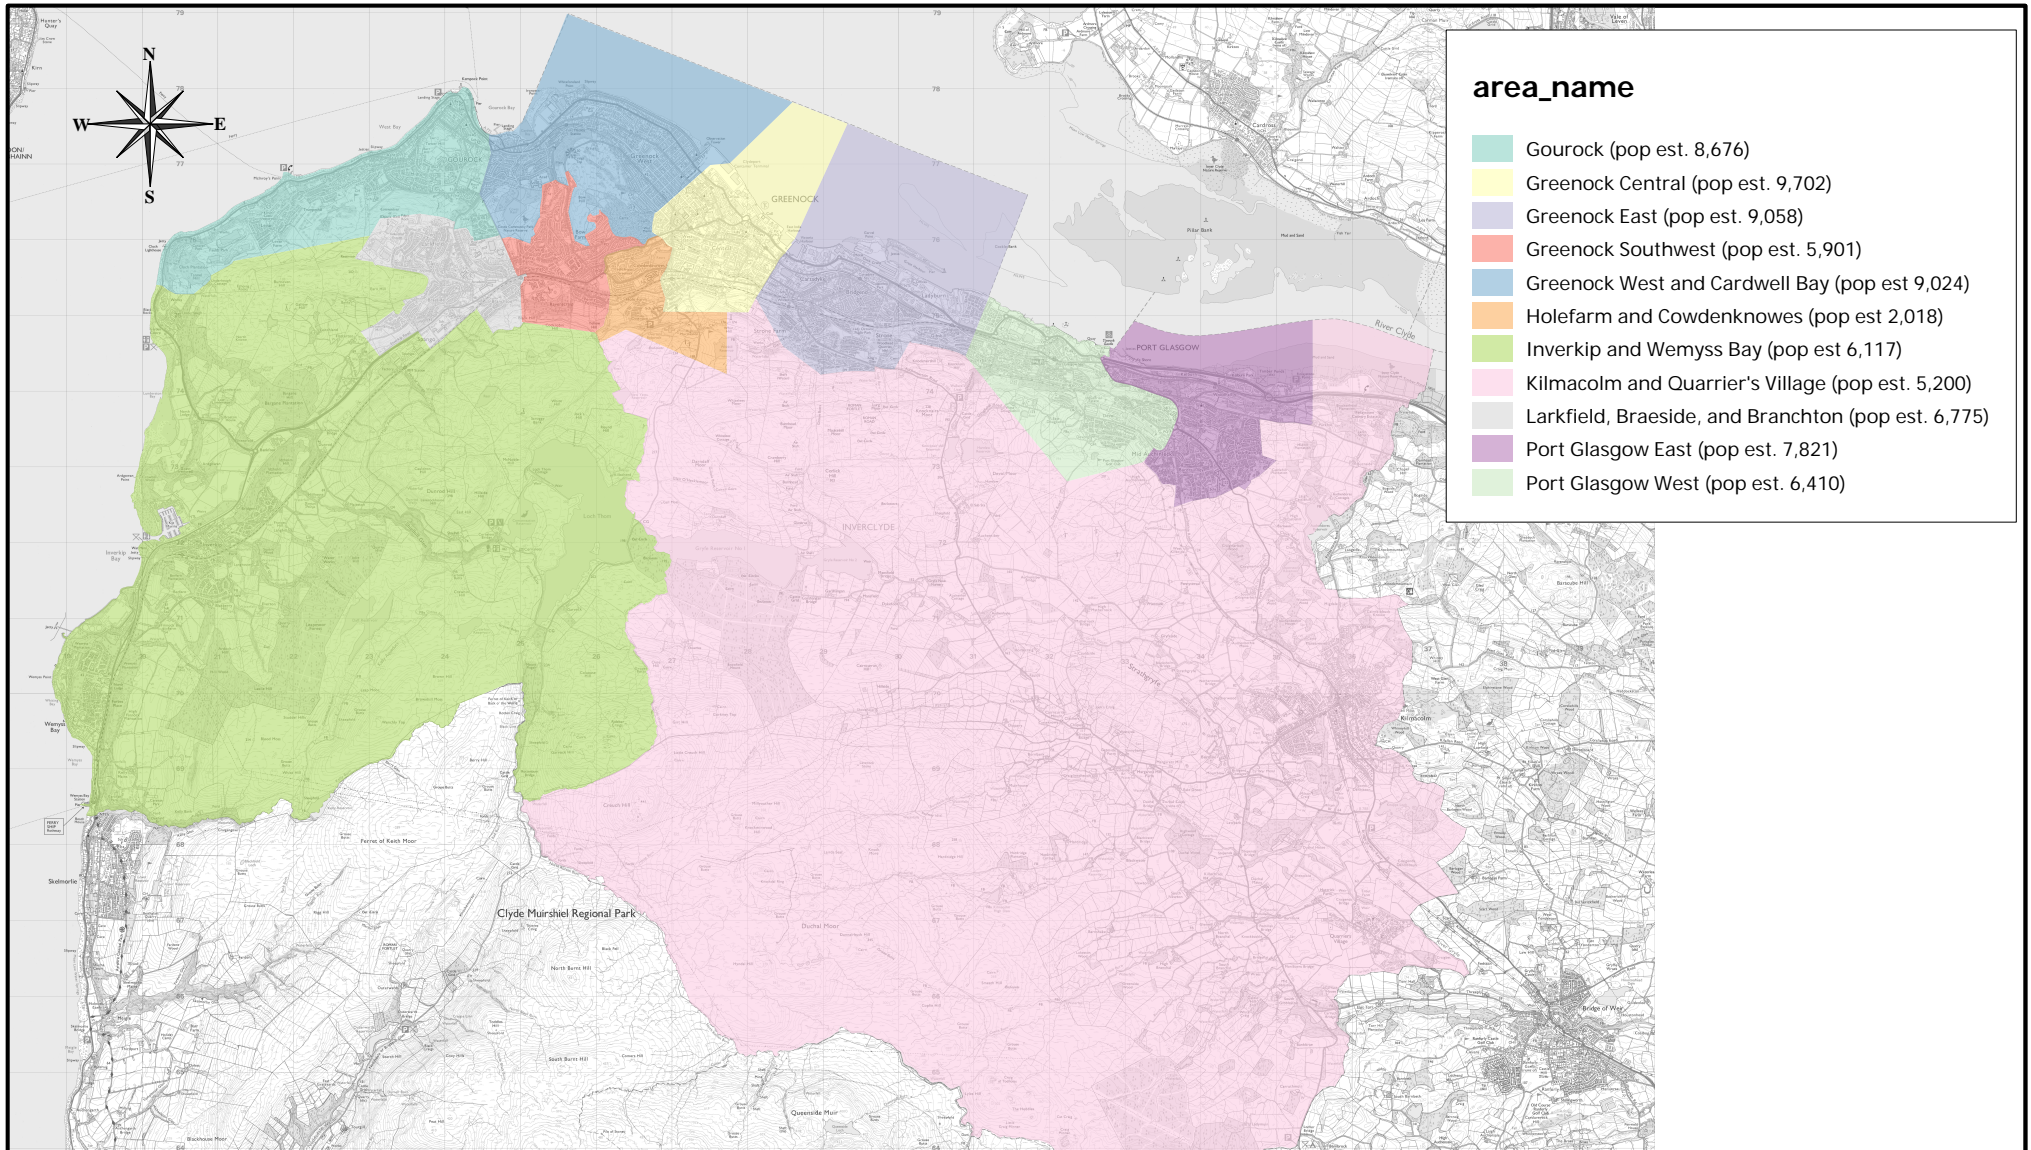

Inverclyde Community Council Areas (2023)

Inverclyde
council

Culture, Communities, and Educational Resources
Municipal Buildings
Clyde Square
GREENOCK
PA15 1LY

Tel: 01475 717171
community.safety@inverclyde.gov.uk

Scale: 1:100000

Date: 11/10/2023

Ordnance Survey