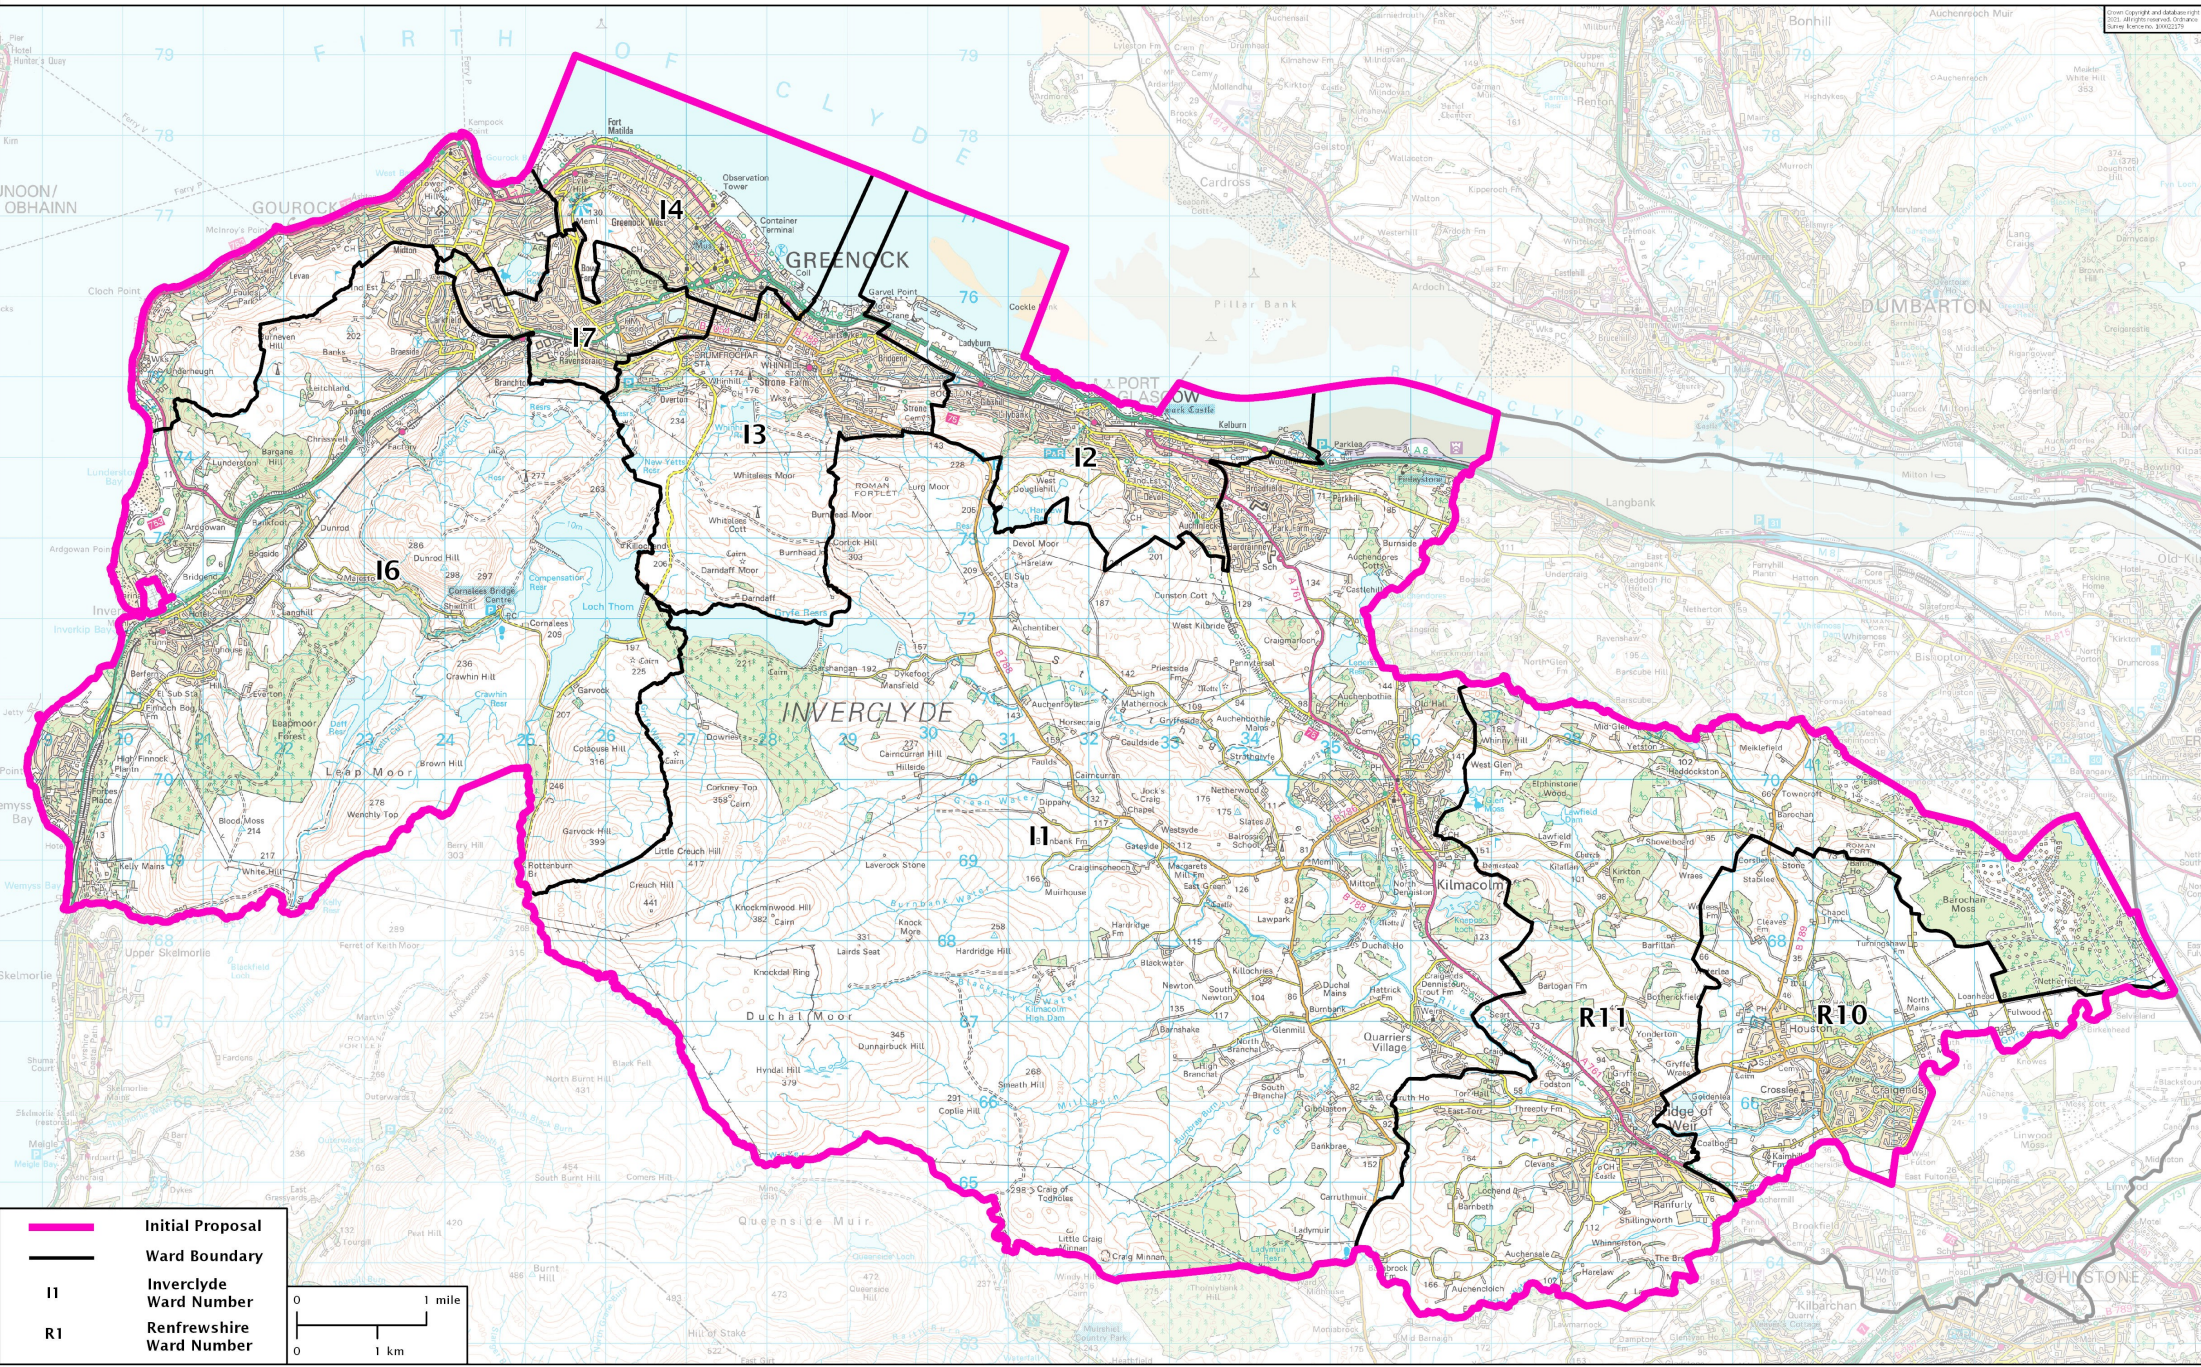

2023 Review of UK Parliament Constituencies - Initial Proposals

Inverclyde and Bridge of Weir County Constituency - Electorate 70,476

	Initial Proposal
	Ward Boundary
I1	Inverclyde Ward Number
R1	Renfrewshire Ward Number